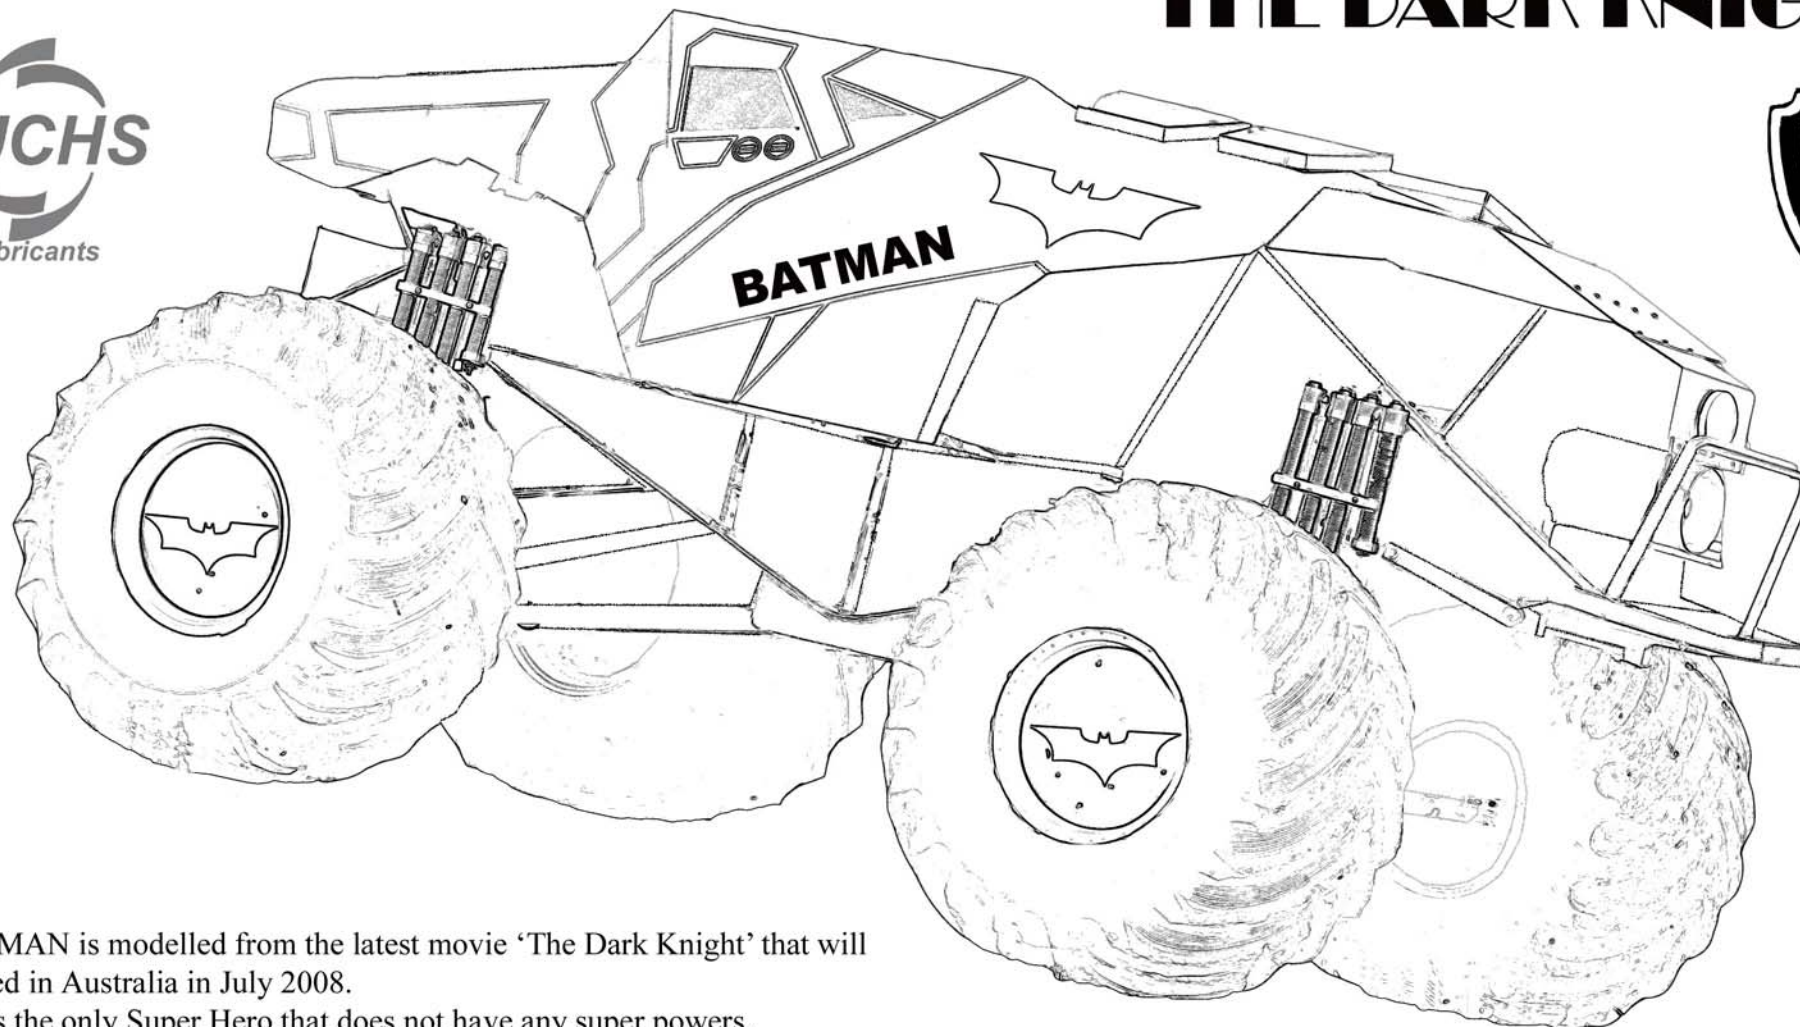

'BATMAN'

'THE DARK KNIGHT'

DC
COMICS

The BATMAN is modelled from the latest movie 'The Dark Knight' that will be released in Australia in July 2008.

Batman is the only Super Hero that does not have any super powers.

Supercharged Big Block Chevy motor that drinks 65 litres of gas in 4 minutes

Top Speed of 131k.p.h., weighs 5 tonnes and can jump 8 cars with ease.

Visit our website
www.kcsfireworks.com
for more information